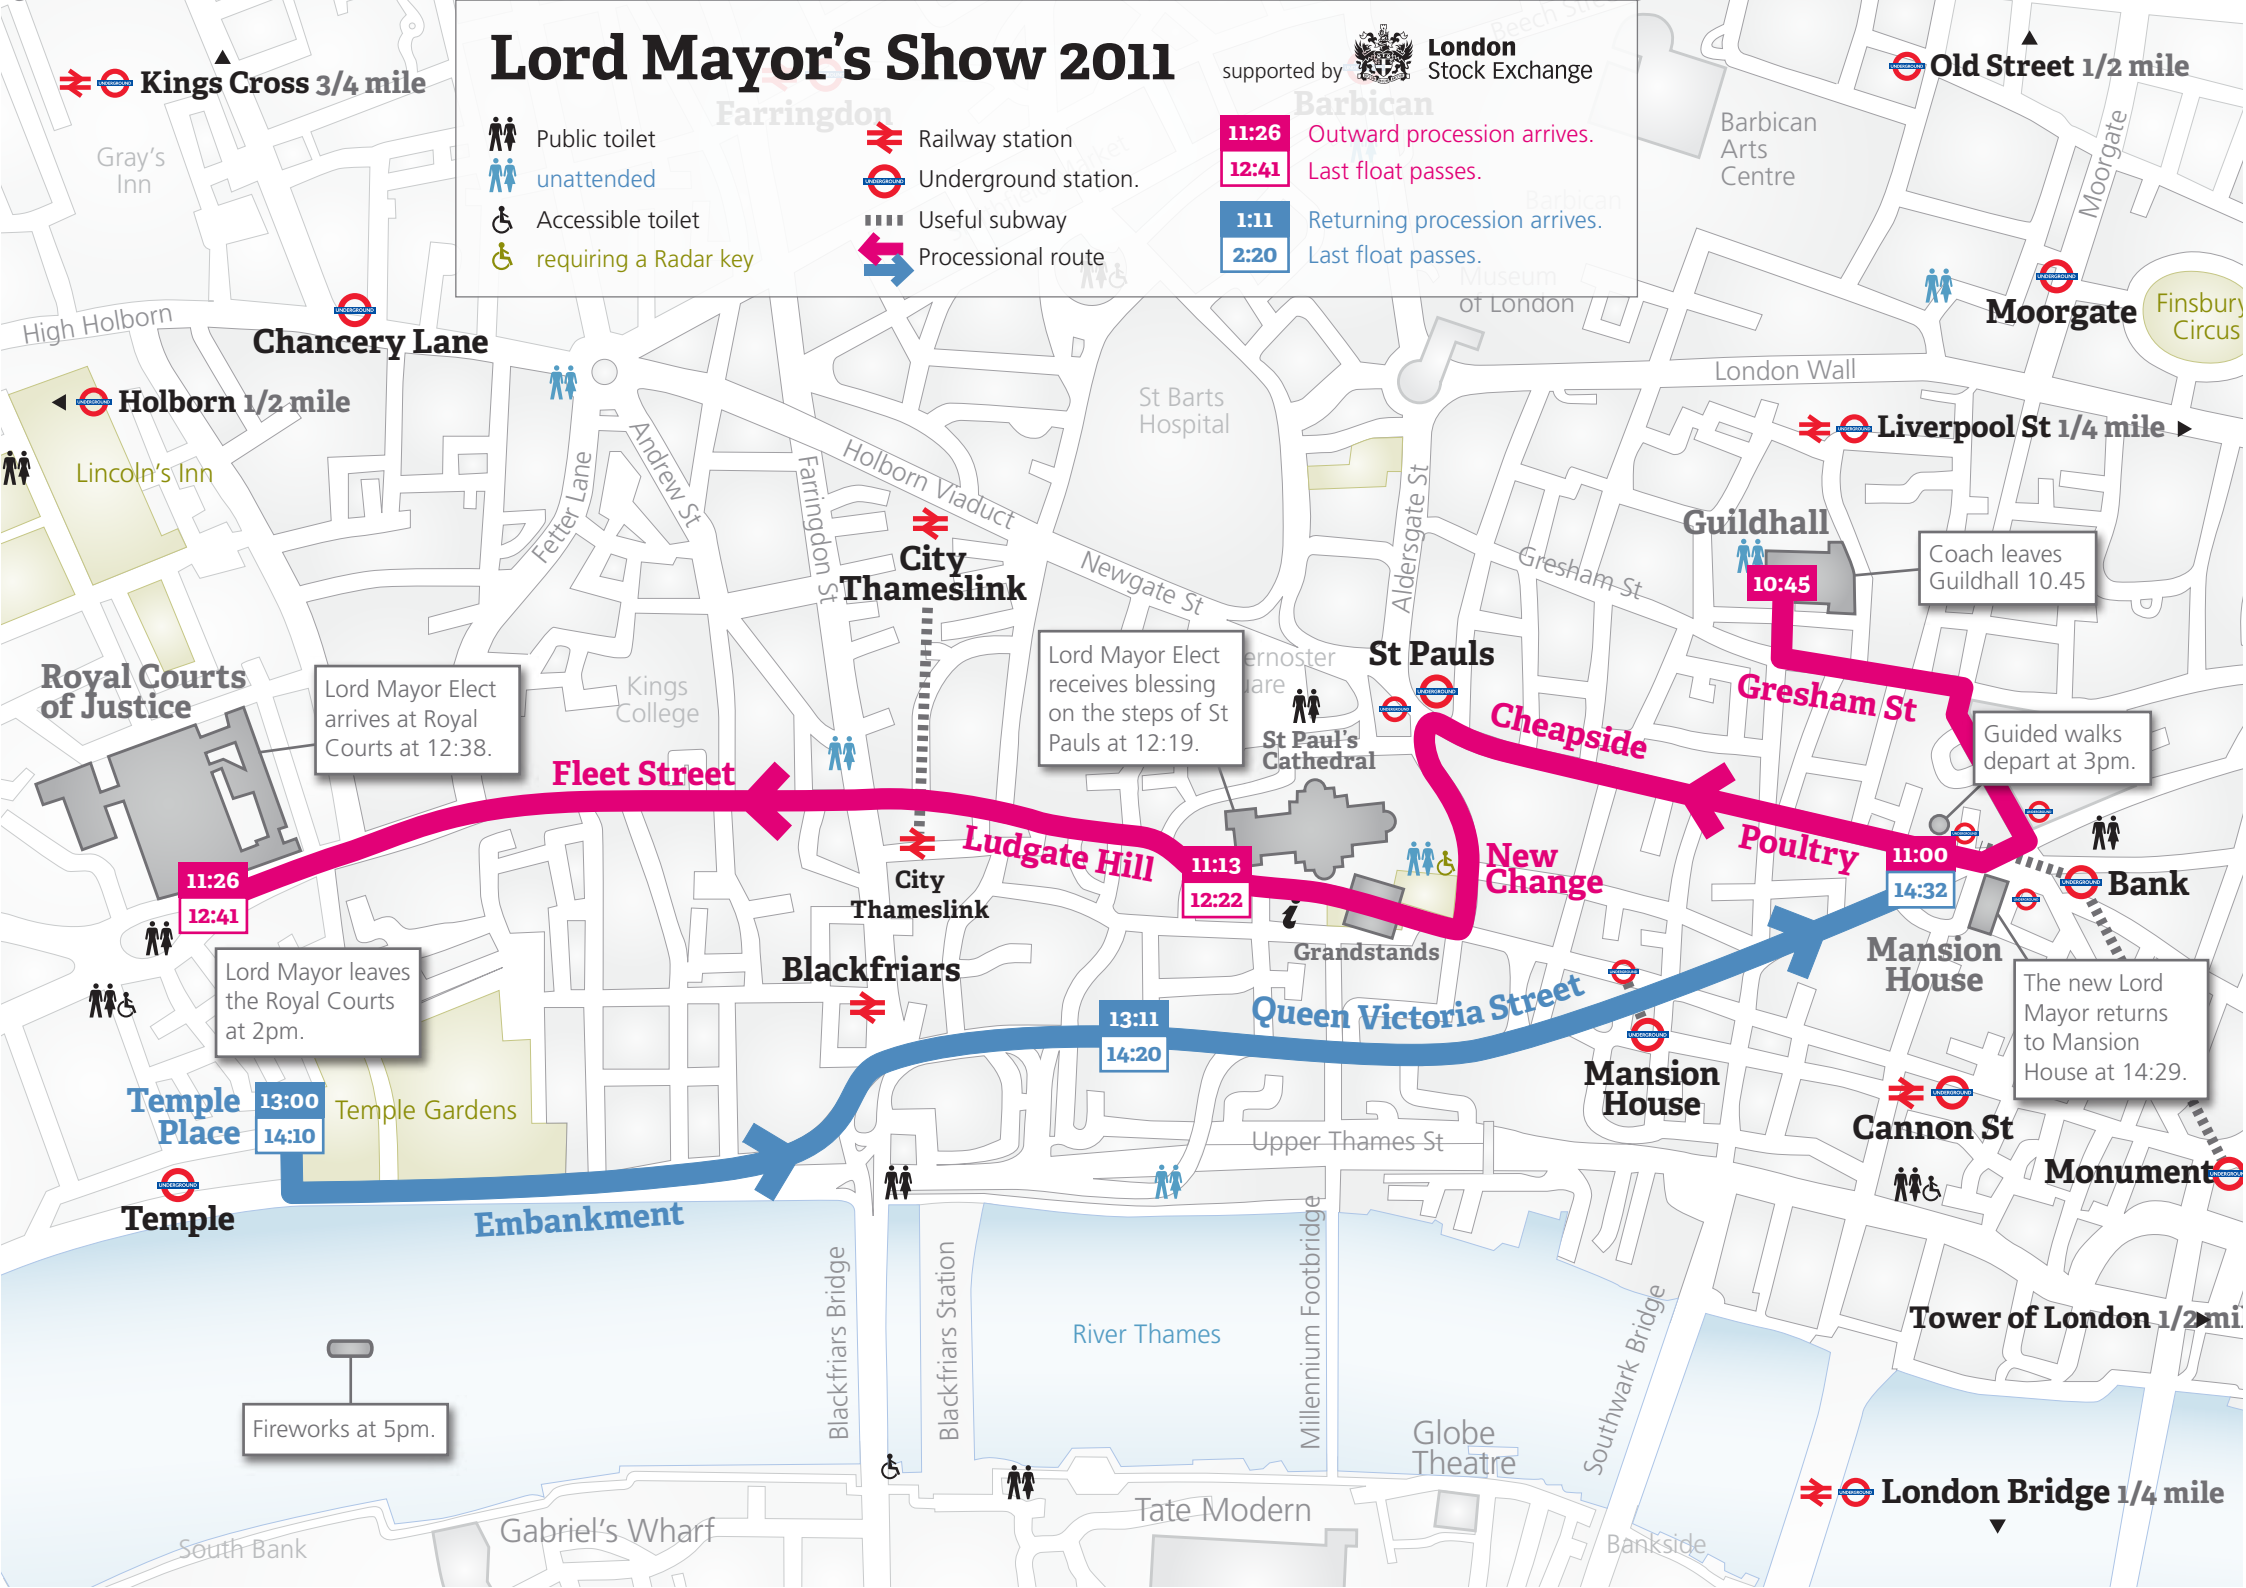

Lord Mayor's Show 2011

supported by  London Stock Exchange

-  Public toilet
-  unattended
-  Accessible toilet
-  requiring a Radar key
-  Railway station
-  Underground station
-  Useful subway
-  Processional route

- 11:26** Outward procession arrives.
- 12:41** Last float passes.
- 1:11** Returning procession arrives.
- 2:20** Last float passes.

Lord Mayor Elect arrives at Royal Courts at 12:38.

Lord Mayor Elect receives blessing on the steps of St Pauls at 12:19.

Coach leaves Guildhall 10.45

Guided walks depart at 3pm.

Lord Mayor leaves the Royal Courts at 2pm.

The new Lord Mayor returns to Mansion House at 14:29.

Fireworks at 5pm.