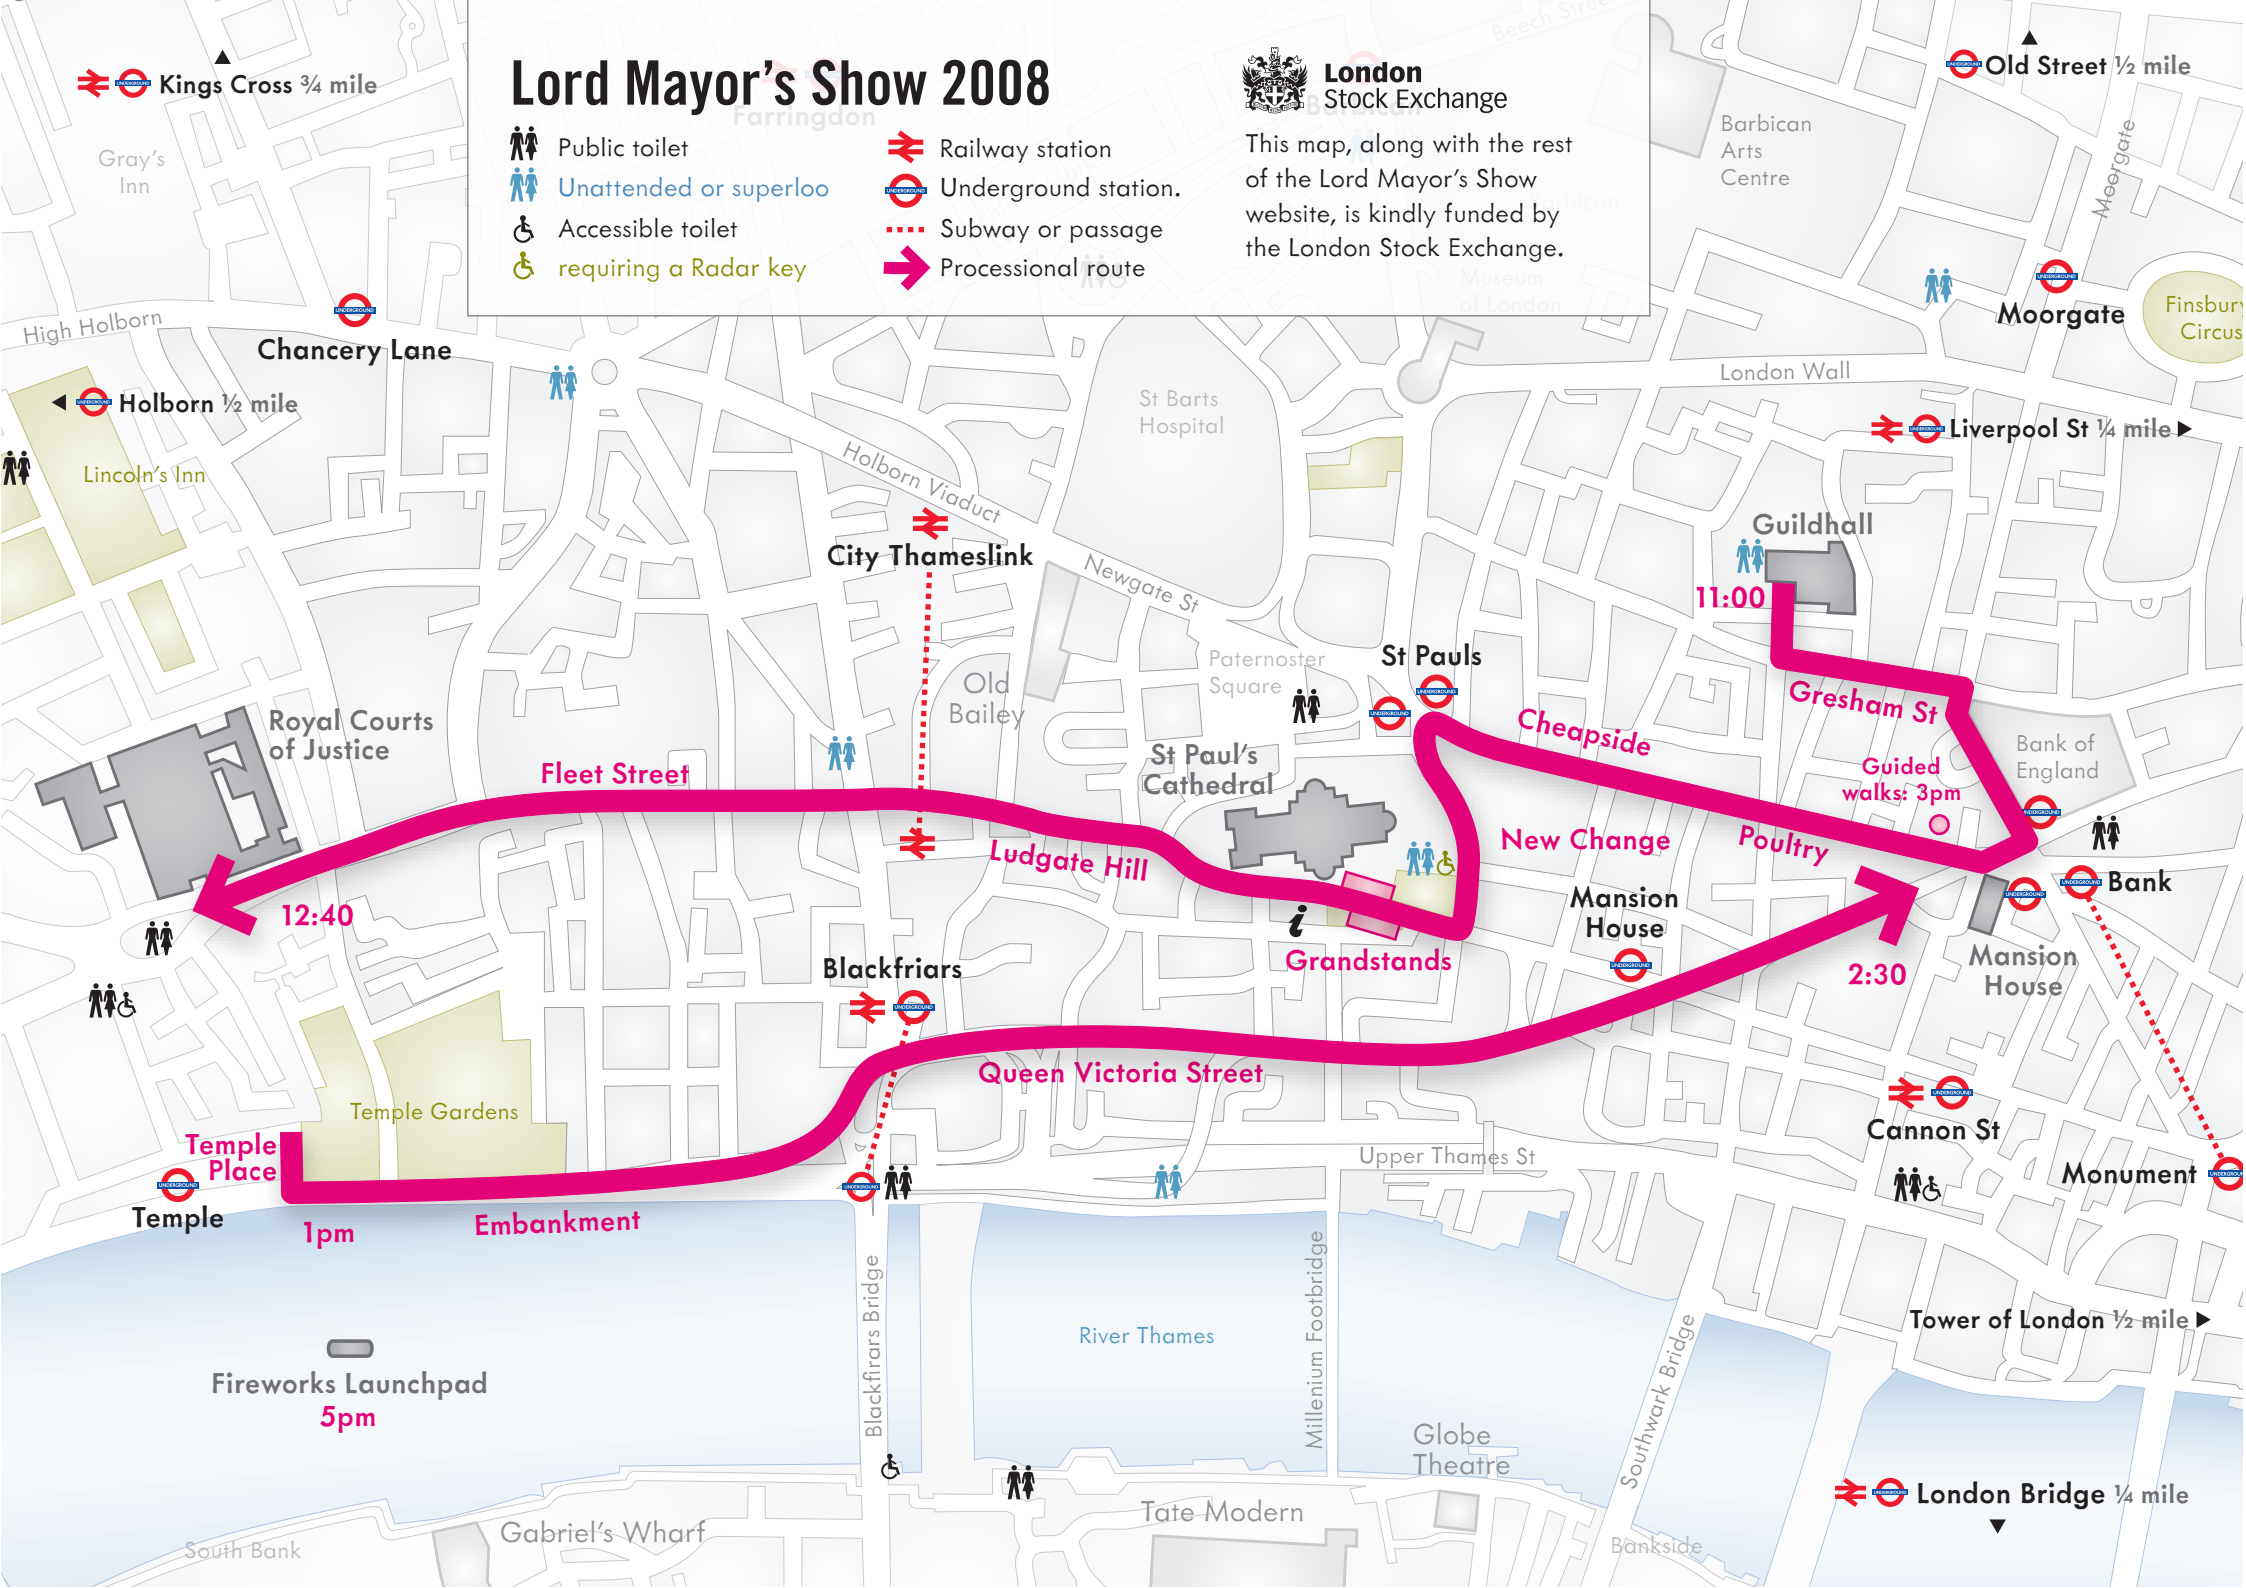

Lord Mayor's Show 2008

London Stock Exchange

This map, along with the rest of the Lord Mayor's Show website, is kindly funded by the London Stock Exchange.

- Public toilet
- Unattended or superloo
- Accessible toilet
- requiring a Radar key
- Railway station
- Underground station.
- Subway or passage
- Processional route

Kings Cross 3/4 mile

Old Street 1/2 mile

Gray's Inn

High Holborn

Chancery Lane

Holborn 1/2 mile

Lincoln's Inn

Royal Courts of Justice

Bankside

Tower of London 1/2 mile

London Bridge 1/4 mile

Barbican Arts Centre

Moorgate

Finsbury Circus

London Wall

Liverpool St 1/4 mile

Paternoster Square

Old Bailey

Holborn Viaduct

Newgate St

Bank of England

Bank

Upper Thames St

Gabriel's Wharf